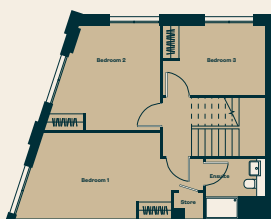

THE GOODSYARD

JEWELLERY QUARTER

TYPE 27 DUPLEX

Prices from £1,935 PCM
Average size 1,091 sq ft
Deposit one month's rent

FLOOR PLAN

SPECIFICATION

LIVING ROOM

Bright and generous spaces with floor to ceiling panelled windows, contemporary design and wooden flooring.

JEWELLERY QUARTER

TYPE 47 DUPLEX

Prices from £1,935 PCM
Average size 1,091 sq ft
Deposit one month's rent

FLOOR PLAN

SPECIFICATION

LIVING ROOM

Bright and generous spaces with floor to ceiling panelled windows, contemporary design and wooden flooring.