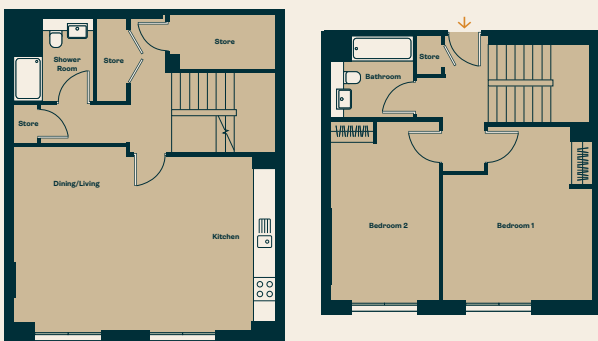

THE GOODSYARD

JEWELLERY QUARTER

TYPE 27 DUPLEX

Prices from £1,935 PCM
Average size 1,091 sq ft
Deposit one month's rent

FLOOR PLAN

SPECIFICATION

LIVING ROOM

Bright and generous spaces with floor to ceiling panelled windows, contemporary design and wooden flooring.

JEWELLERY QUARTER

TYPE 47 DUPLEX

Prices from £1,935 PCM
Average size 1,091 sq ft
Deposit one month's rent

FLOOR PLAN

SPECIFICATION

LIVING ROOM

Bright and generous spaces with floor to ceiling panelled windows, contemporary design and wooden flooring.

LIVING ROOM Key pieces with sustainable profiles including a 2-3 seater sofa, bespoke lounge chair and coffee table, media cabinet with storage and a dining table with stackable shell chairs.

BEDROOM King-size ottoman based bed with bespoke bedside tables and built-in wardrobes with floor-to-ceiling mirrors on the doors.