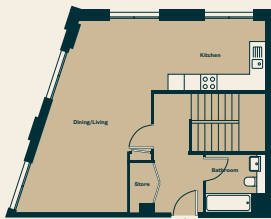

THE GOODSYARD

JEWELLERY QUARTER

TYPE 27 DUPLEX

Prices from £1,935 PCM
Average size 1,091 sq ft
Deposit one month's rent

FLOOR PLAN

SPECIFICATION

LIVING ROOM

Bright and generous spaces with floor to ceiling panelled windows, contemporary design and wooden flooring.

JEWELLERY QUARTER

TYPE 47 DUPLEX

Prices from £1,935 PCM
Average size 1,091 sq ft
Deposit one month's rent

FLOOR PLAN

SPECIFICATION

LIVING ROOM

Bright and generous spaces with floor to ceiling panelled windows, contemporary design and wooden flooring.